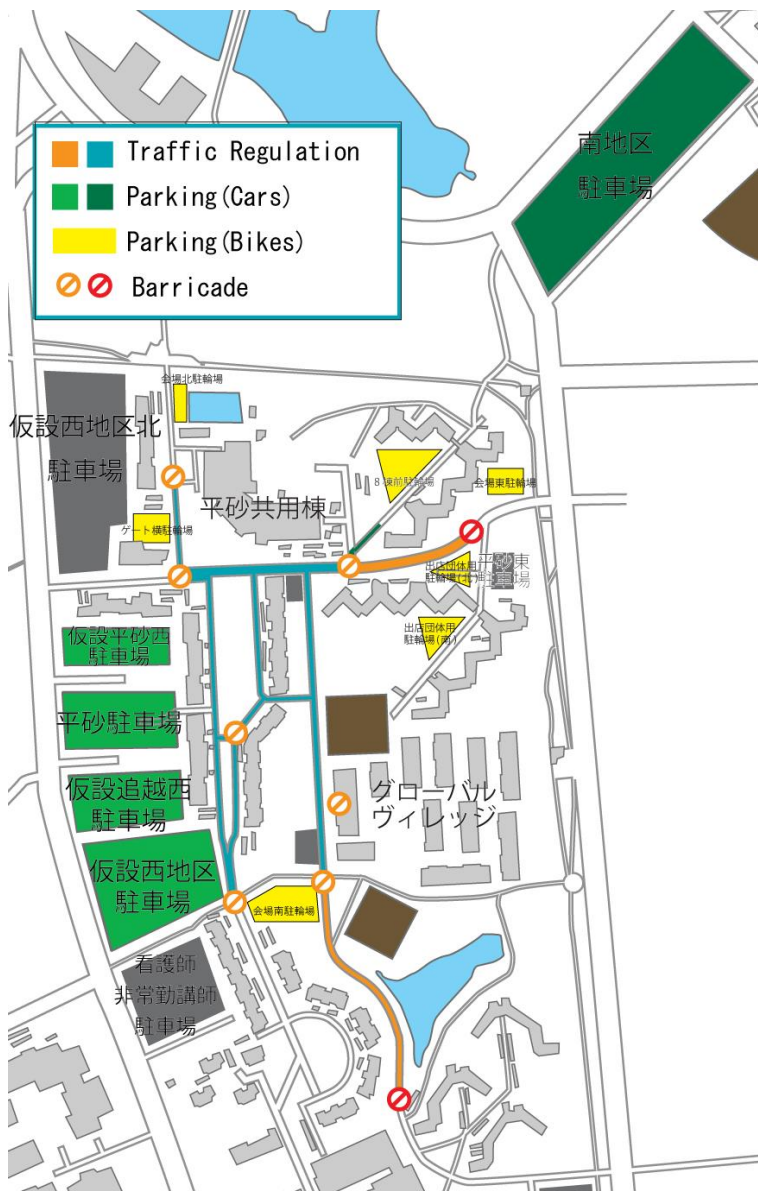

# About Regulations for Yadokarisai Festival

The 46th Tsukuba University Yadokarisai Festival executive committee

In order to hold 46th Yadokarisai Festival we are going to do some traffic regulations as follows.

- **Traffic Regulation**

We are going to forbid going through following places by cars and bikes. You can get off and pushing bikes with you.

- **Parking Regulation (Cars)**

We are going to use following parking areas for visitors.

If you want to use these areas on the day of Yadokarisai Festival, please follow the direction of staff.

- **Parking Regulation (Bikes)**

On the day of Yadokarisai Festival, we will set up temporary parking areas at following place. Since congestion is expected, please follow the direction of staff when you use parkings at dormitory.

5/25~5/28 19:30~21:00

Thank you for your cooperation.